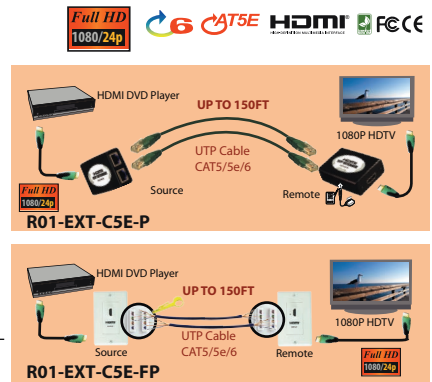

(1) power adapter, (2) mounting brackets

PART NUMBER	DESCRIPTION	1-4	5-9	10+
R014-SWT-201	HDMI 2x1 Switch	\$53.60	51.93	50.25
R014-SWT-401	HDMI 4x1 Switch, Cascadable	74.13	71.81	69.50
R02-SPL-PANEL	1U 19" Rack Mountable Panel, 3 Slots for 4x1 Switch	30.40	29.45	28.50

HDMI EXTENDER OVER TWO CAT5e/6 CABLE

Extends HDMI signal up to 150 feet using two CAT5e/6 cable, supports resolutions up to 1080/24p

RJ45 BOX STYLE SET (R01-EXT-C5E-P)

Source

Remote

INCLUDED IN THE SET:

(1) power adapter

110 TYPE WALLPLATE SET (R01-EXT-C5E-FP)

Source

Remote

INCLUDED IN THE SET:

(1) 110 type punch down tool

SOLD AS SET (Source & Remote)

PART NUMBER	DESCRIPTION	1-4	5-9	10+
R01-EXT-C5E-P	HDMI over Two UTP Extender - RJ45 Box Style	\$48.80	47.28	45.75
R01-EXT-C5E-FP	HDMI over Two UTP Extender - 110 Type Wallplate Style	43.20	41.85	40.50

Right side

Left side

INCLUDED IN THE SET:

(1) power adapter, (1) screwdriver

HDMI MALE TO FEMALE PIGTAIL (R013-EQL-MF-01-B)

INCLUDED IN THE SET:

(1) power adapter, (1) screwdriver

HDMI FEMALE TO FEMALE WALLPLATE (R013-EQL-FF-FA-B)