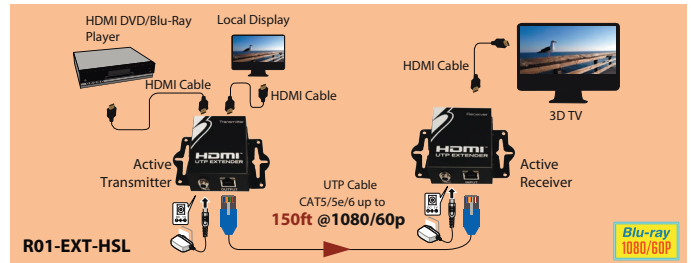

HDMI EXTENDER OVER TWO CAT5e/6 CABLE

Extends HDMI signal up to 150 feet using two CAT5e/6 cable, supports resolutions up to 1080/24p

RJ45 BOX STYLE SET (R01-EXT-C5E-P)

Source

Remote

INCLUDED IN THE SET:

(1) power adapter

Right side

Left side

INCLUDED IN THE SET:

(1) power adapter, (1) screwdriver

HDMI MALE TO FEMALE PIGTAIL (R013-EQL-MF-01-B)

INCLUDED IN THE SET:

(1) power adapter, (1) screwdriver

HDMI FEMALE TO FEMALE WALLPLATE (R013-EQL-FF-FA-B)

HDMI EXTENDER OVER ONE CAT5e/6 CABLE

Extends HDMI signal up to 150 feet, 1080/60p Blu-ray, 3D application

HDMI EXTENDER OVER ONE CAT5e/6 - ACTIVE BOX STYLE SET (R01-EXT-HSL)

Front Back

Back Front

Active Transmitter
R01-EXT-HSL-TX

Active Receiver
R01-EXT-HSL-RX

INCLUDED IN THE SET:

(2) power adapter, (1) screwdriver, (4) surface mount brackets

SOLD AS SET (Transmitter & Receiver)

PART NUMBER	DESCRIPTION	1-4	5-9	10+
R01-EXT-HSL	HDMI Extender over One Cat5e - Active Box Style Set	\$146.40	141.83	137.25