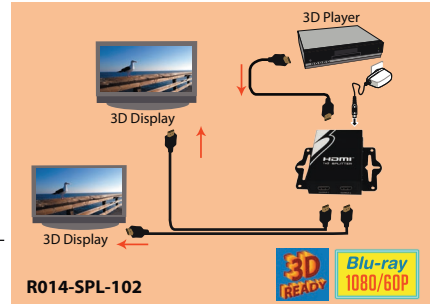

HDMI 1x2 SPLITTER (R014-SPL-102)

Front Back

INCLUDED IN THE SET:

(1) power adapter, (2) mounting brackets

HDMI 1x4 SPLITTER (R014-SPL-104)

Front Back

Cascadable to the next splitter using HDMI cables up to total of 4 splitters, connects a total of 13 remote displays and 1 local display

INCLUDED IN THE SET:

(1) power adapter, (2) mounting brackets

PART NUMBER	DESCRIPTION	1-4	5-9	10+
R014-SPL-102	HDMI 1x2 Splitter	\$66.03	63.97	61.91
R014-SPL-104	HDMI 1x4 Splitter, Cascadable	134.58	130.37	126.17
R02-SPL-PANEL	1U 19" Rack Mountable Panel, 3 Slots for 1x4 Splitter	30.40	29.45	28.50

HDMI 2x1 AND CASCADABLE 4x1 SWITCH

Switches easily between 2 (for 1x2) or 4 (for 1x4) 3D Ready HDMI sources, maintaining up to 1080/60p Blu-ray 3D application

HDMI 2x1 SWITCH (R014-SWT-201)

Back Front

INCLUDED IN THE SET:

(1) power adapter, (2) mounting brackets

HDMI 4x1 SWITCH (R014-SWT-401)

Front Back

Cascadable to the next switch using HDMI cables up to total of 4 switches, connects a total of 13 sources to 1 display

INCLUDED IN THE SET: