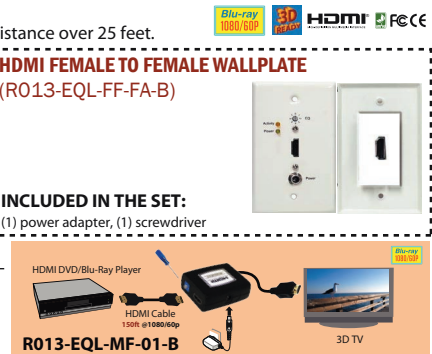

HDMI FEMALE TO FEMALE WALLPLATE (R013-EQL-FF-FA-B)

INCLUDED IN THE SET:

(1) power adapter, (1) screwdriver

PART NUMBER	DESCRIPTION	1-4	5-9	10+
R013-EQL-FF-B	HDMI Extender/Equalizer - Box Style	$54.74	53.03	51.32
R013-EQL-MF-01-B	HDMI Extender/Equalizer - Pigtail Style	49.04	47.51	45.98
R013-EQL-FF-FA-B	HDMI Extender/Equalizer - Wallplate Style	53.60	51.93	50.25

HDMI EXTENDER OVER ONE CAT5e/6 CABLE

Extends HDMI signal up to 150 feet, 1080/60p Blu-ray, 3D application