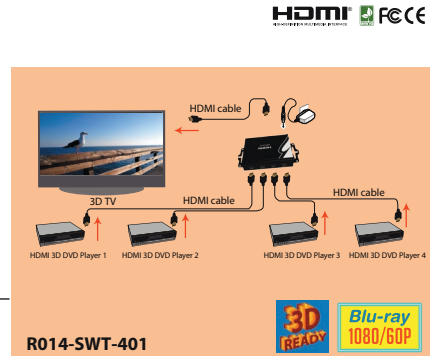

HDMI 2x1 AND CASCADABLE 4x1 SWITCH

Switches easily between 2 (for 1x2) or 4 (for 1x4) 3D Ready HDMI sources, maintaining up to 1080/60p Blu-ray 3D application

HDMI 2x1 SWITCH (R014-SWT-201)

Back Front

INCLUDED IN THE SET:

(1) power adapter, (2) mounting brackets

HDMI 4x1 SWITCH (R014-SWT-401)

Front Back

Cascadable to the next switch using HDMI cables up to total of 4 switches, connects a total of 13 sources to 1 display

INCLUDED IN THE SET:

(1) power adapter, (2) mounting brackets

PART NUMBER	DESCRIPTION	1-4	5-9	10+
R014-SWT-201	HDMI 2x1 Switch	\$53.60	51.93	50.25
R014-SWT-401	HDMI 4x1 Switch, Cascadable	74.13	71.81	69.50
R02-SPL-PANEL	1U 19" Rack Mountable Panel, 3 Slots for 4x1 Switch	30.40	29.45	28.50

HDMI EXTENDER OVER TWO CAT5e/6 CABLE

Extends HDMI signal up to 150 feet using two CAT5e/6 cable, supports resolutions up to 1080/24p

RJ45 BOX STYLE SET (R01-EXT-C5E-P)

Source

Remote

INCLUDED IN THE SET:

(1) power adapter