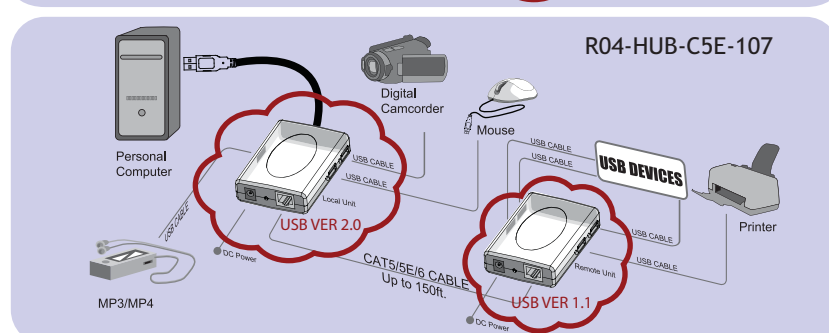

MINI DISPLAYPORT ADAPTER

MINI DISPLAYPORT MALE TO VGA FEMALE ADAPTER

PART NUMBER	LENGTH	1-24	25-49	50+
R06-MDPM-VGAF-006	6 Inches	$30.61	29.22	27.13

MINI DISPLAYPORT MALE TO HDMI FEMALE ADAPTER

PART NUMBER	LENGTH	1-24	25-49	50+
R06-MDPM-HDMIF-006	6 Inches	$16.21	15.47	14.37

MINI DISPLAYPORT MALE TO DVI FEMALE ADAPTER

PART NUMBER	LENGTH	1-24	25-49	50+
R06-MDPM-DVIF-006	6 Inches	$16.07	15.34	14.24

MINI DISPLAYPORT CABLE

MINI DISPLAYPORT MALE TO DISPLAYPORT MALE CABLE

PART NUMBER	LENGTH	1-24	25-49	50+
E12-MDPM-DPM-06	6 feet	$12.62	12.05	11.19
E12-MDPM-DPM-10	10 feet	15.38	14.68	13.63

MINI DISPLAYPORT MALE TO MINI DISPLAYPORT MALE CABLE

PART NUMBER	LENGTH	1-24	25-49	50+
E12-MDPM-MDPM-06	6 feet	$13.78	13.15	12.21
E12-MDPM-MDPM-10	10 feet	16.54	15.79	14.66

USB UTP EXTENDER

USB UTP EXTENDER (BOX STYLE AND WALL PLATE STYLE)

- Extends USB signal using regular CAT5/5e/6 cable up to 300 ft.
- Fully compliant with USB 1.1 specification
- Supports any full-speed or low-speed USB devices
- 100% compatible with USB hubs and other devices
- No software needed
- No power needed

USB UTP EXTENDER 110 TYPE FACEPLATE

USB UTP EXTENDER BOX STYLE

PART NUMBER	DESCRIPTION	1-4	5-9	10+
R04-EXT-C5E-FP	USB UTP Extender, 110 Type Wall Plate, 1 Set	$40.00	38.75	37.50
R04-EXT-C5E-P	USB UTP Extender, Box Style, 1 Set	40.00	38.75	37.50

USB UTP EXTENDER/HUB

- Extends USB signal using CAT5/5E/6 UTP Cable
- Connects USB devices to one computer
- Fully compliant with USB 1.1 specification
- Supports any full-speed or low-speed USB devices
- Built-in 4 ports Hubs
- No software needed