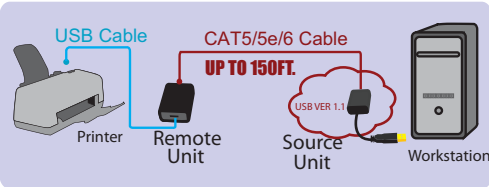

USB UTP EXTENDER (BOX STYLE AND WALL PLATE STYLE)

- Extends USB signal using regular CAT5/5e/6 cable up to 300 ft.
- Fully compliant with USB 1.1 specification
- Supports any full-speed or low-speed USB devices
- 100% compatible with USB hubs and other devices
- No software needed
- No power needed

USB UTP EXTENDER/HUB

- Extends USB signal using CAT5/5E/6 UTP Cable
- Connects USB devices to one computer
- Fully compliant with USB 1.1 specification
- Supports any full-speed or low-speed USB devices
- Built-in 4 ports Hubs
- No software needed