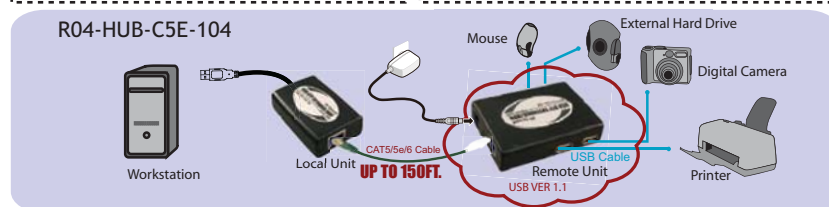

R04-HUB-C5E-107