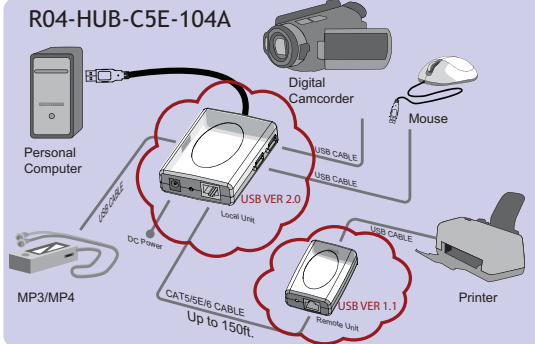

USB UTP EXTENDER (BOX STYLE AND WALL PLATE STYLE)

- Extends USB signal using regular CAT5/5e/6 cable up to 300 ft.
- Fully compliant with USB 1.1 specification
- Supports any full-speed or low-speed USB devices
- 100% compatible with USB hubs and other devices
- No software needed
- No power needed

USB UTP EXTENDER 110 TYPE FACEPLATE

R04-EXT-C5E-FP

USB UTP EXTENDER BOX STYLE

R04-EXT-C5E-P

PART NUMBER	DESCRIPTION	1-4	5-9	10+
R04-EXT-C5E-FP	USB UTP Extender, 110 Type Wall Plate, 1 Set	\$40.00	38.75	37.50
R04-EXT-C5E-P	USB UTP Extender, Box Style, 1 Set	40.00	38.75	37.50

USB UTP EXTENDER/HUB

- Extends USB signal using CAT5/5E/6 UTP Cable
- Connects USB devices to one computer
- Fully compliant with USB 1.1 specification
- Supports any full-speed or low-speed USB devices
- Built-in 4 ports Hubs
- No software needed

R04-HUB-C5E-104A

PART NUMBER	DESCRIPTION	1-4	5-9	10+
R04-HUB-C5E-104A	USB UTP Extender/Hub, 1 in 3 output on local unit, 1 output on remote unit	\$59.20	57.35	55.50
R04-HUB-C5E-104	USB UTP Extender/Hub, 1 in on local unit, 4 output on remote unit	59.20	57.35	55.50
R04-HUB-C5E-107	USB UTP Extender/Hub, 1 in 3 output on local unit, 4 output on remote unit	80.00	77.50	75.00