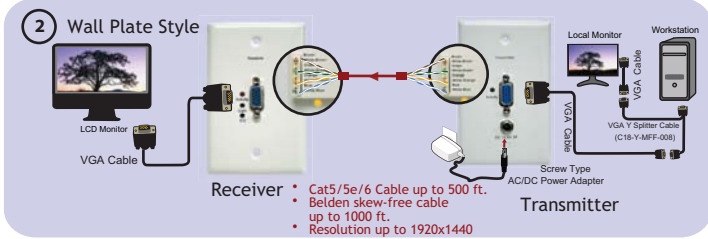

**VGA UTP EXTENDER (BOX STYLE AND WALL PLATE STYLE)**

- Extend VGA signal up to 500 ft. using only ONE inexpensive Cat5/5e/6 cable or 1000 ft. using Belden Skew-Free Cable.
- Support resolution up to 1920x1440.
- Works with monitors, projectors, HDTV and flat panels.
- Transmitter modules has loop-thru port for local monitor.

**Metal Wall Plate Style Set (R02-EXT-FP)**

**Box Style Set (R02-EXT-C5E)**

**SOLD AS SET (Transmitter & Receiver)**

PART NUMBER	DESCRIPTION	1-4	5-9	10+
R02-EXT-C5E	VGA UTP Extender - Box Style	\$104.00	100.75	97.50
R02-EXT-FP	VGA UTP Extender - Wall Plate Style	99.20	96.10	93.00

**RACK MOUNTABLE, CASCADABLE VGA UTP EXTENDED 1X4 SPLITTER**

- Connect computers with VGA graphics up to 13 VGA compatible monitors or projectors in 1U 19" panel.
- Connect splitter and monitor by using regular Cat5/5e/6 cable.
- Maintain highest video resolution up to 1920x1440.
- 19" 1U panel mountable designed enclosure - easy to manage signal distribution thru UTP structure cabling system.
- Allow to use VGA cable directly cascade to next splitter without lost VGA signal.

**VGA UTP EXTENDER DAISY CHAINABLE WITH TRANSCEIVER**

- Extend VGA signal using ONE UTP Cable.
- High resolution up to 1920 x 1440 @60 Hz.
- Distance up to 500 ft. apart each chain.
- Work with monitors, projectors, HDTV, and flat panels.
- Transceiver built-in daisy chain function.