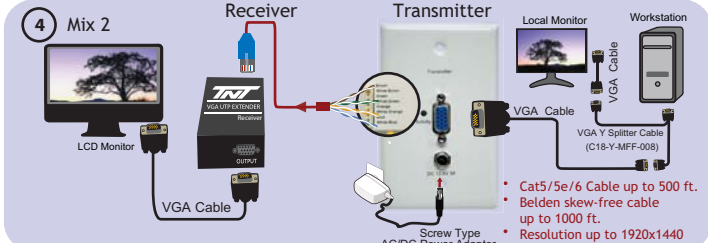

**VGA UTP EXTENDER (BOX STYLE AND WALL PLATE STYLE)**

- Extend VGA signal up to 500 ft. using only ONE inexpensive Cat5/5e/6 cable or 1000 ft. using Belden Skew-Free Cable.
- Support resolution up to 1920x1440.
- Works with monitors, projectors, HDTV and flat panels.
- Transmitter modules has loop-thru port for local monitor.

**Metal Wall Plate Style Set (R02-EXT-FP)**

**Box Style Set (R02-EXT-C5E)**

**SOLD AS SET (Transmitter & Receiver)**

PART NUMBER	DESCRIPTION	1-4	5-9	10+
R02-EXT-C5E	VGA UTP Extender - Box Style	\$104.00	100.75	97.50
R02-EXT-FP	VGA UTP Extender - Wall Plate Style	99.20	96.10	93.00

**RACK MOUNTABLE, CASCADABLE VGA UTP EXTENDED 1X4 SPLITTER**

- Connect computers with VGA graphics up to 13 VGA compatible monitors or projectors in 1U 19" panel.
- Connect splitter and monitor by using regular Cat5/5e/6 cable.
- Maintain highest video resolution up to 1920x1440.
- 19" 1U panel mountable designed enclosure - easy to manage signal distribution thru UTP structure cabling system.
- Allow to use VGA cable directly cascade to next splitter without lost VGA signal.

**VGA UTP EXTENDER DAISY CHAINABLE WITH TRANSCEIVER**

- Extend VGA signal using ONE UTP Cable.
- High resolution up to 1920 x 1440 @60 Hz.
- Distance up to 500 ft. apart each chain.
- Work with monitors, projectors, HDTV, and flat panels.
- Transceiver built-in daisy chain function.