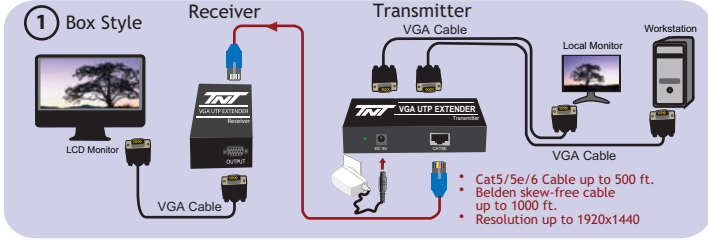

**VGA UTP EXTENDER (BOX STYLE AND WALL PLATE STYLE)**

- Extend VGA signal up to 500 ft. using only ONE inexpensive Cat5/5e/6 cable or 1000 ft. using Belden Skew-Free Cable.
- Support resolution up to 1920x1440.
- Works with monitors, projectors, HDTV and flat panels.
- Transmitter modules has loop-thru port for local monitor.

**Metal Wall Plate Style Set (R02-EXT-FP)**

**Box Style Set (R02-EXT-C5E)**

**SOLD AS SET (Transmitter & Receiver)**

PART NUMBER	DESCRIPTION	1-4	5-9	10+
R02-EXT-C5E	VGA UTP Extender - Box Style	\$104.00	100.75	97.50
R02-EXT-FP	VGA UTP Extender - Wall Plate Style	99.20	96.10	93.00

**RACK MOUNTABLE, CASCADABLE VGA UTP EXTENDED 1X4 SPLITTER**

- Connect computers with VGA graphics up to 13 VGA compatible monitors or projectors in 1U 19" panel.
- Connect splitter and monitor by using regular Cat5/5e/6 cable.
- Maintain highest video resolution up to 1920x1440.
- 19" 1U panel mountable designed enclosure - easy to manage signal distribution thru UTP structure cabling system.
- Allow to use VGA cable directly cascade to next splitter without lost VGA signal.

**VGA UTP EXTENDER DAISY CHAINABLE WITH TRANSCEIVER**

- Extend VGA signal using ONE UTP Cable.
- High resolution up to 1920 x 1440 @60 Hz.
- Distance up to 500 ft. apart each chain.
- Work with monitors, projectors, HDTV, and flat panels.
- Transceiver built-in daisy chain function.