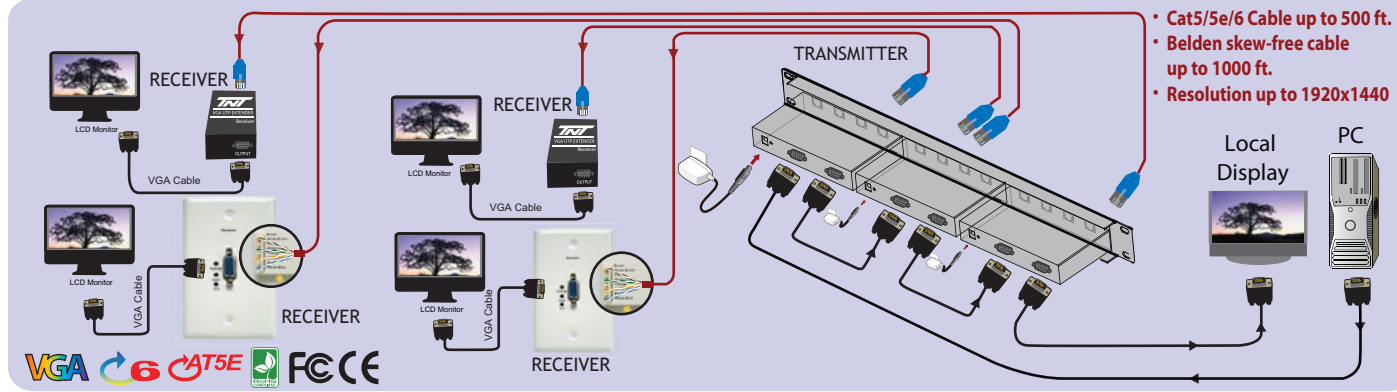

**VGA UTP EXTENDER (BOX STYLE AND WALL PLATE STYLE)**

- Extend VGA signal up to 500 ft. using only ONE inexpensive Cat5/5e/6 cable or 1000 ft. using Belden Skew-Free Cable.
- Support resolution up to 1920x1440.
- Works with monitors, projectors, HDTV and flat panels.
- Transmitter modules has loop-thru port for local monitor.

**SOLD AS INDIVIDUAL UNIT**

PART NUMBER	DESCRIPTION	1-4	5-9	10+
R02-EXT-C5E-RMT	VGA UTP Extender, Box Style, Receiver	\$60.00	58.13	56.25
R02-EXT-C5E-TX	VGA UTP Extender, Box Style, Transmitter	51.20	49.60	48.00
R02-EXT-TX-FP	VGA UTP Extender, Wallplate, Transmitter	49.60	48.05	46.50
R02-EXT-RX-FP	VGA UTP Extender, Wallplate, Receiver	55.20	53.48	51.75

**RACK MOUNTABLE, CASCADABLE VGA UTP EXTENDED 1X4 SPLITTER**

- Connect computers with VGA graphics up to 13 VGA compatible monitors or projectors in 1U 19" panel.
- Connect splitter and monitor by using regular Cat5/5e/6 cable.
- Maintain highest video resolution up to 1920x1440.
- 19" 1U panel mountable designed enclosure - easy to manage signal distribution thru UTP structure cabling system.
- Allow to use VGA cable directly cascade to next splitter without lost VGA signal.

**VGA UTP EXTENDER DAISY CHAINABLE WITH TRANSCEIVER**

- Extend VGA signal using ONE UTP Cable.
- High resolution up to 1920 x 1440 @60 Hz.
- Distance up to 500 ft. apart each chain.
- Work with monitors, projectors, HDTV, and flat panels.
- Transceiver built-in daisy chain function.