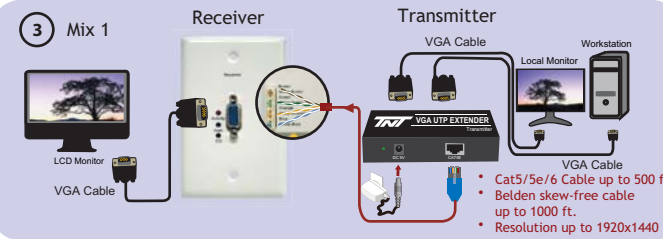

**VGA UTP EXTENDER (BOX STYLE AND WALL PLATE STYLE)**

- Extend VGA signal up to 500 ft. using only ONE inexpensive Cat5/5e/6 cable or 1000 ft. using Belden Skew-Free Cable.
- Support resolution up to 1920x1440.
- Works with monitors, projectors, HDTV and flat panels.
- Transmitter modules has loop-thru port for local monitor.

**Metal Wall Plate Style Set (R02-EXT-FP)**

**Box Style Set (R02-EXT-C5E)**

**SOLD AS SET (Transmitter & Receiver)**

PART NUMBER	DESCRIPTION	1-4	5-9	10+
R02-EXT-C5E	VGA UTP Extender - Box Style	\$104.00	100.75	97.50
R02-EXT-FP	VGA UTP Extender - Wall Plate Style	99.20	96.10	93.00

**RACK MOUNTABLE, CASCADABLE VGA UTP EXTENDED 1X4 SPLITTER**

- Connect computers with VGA graphics up to 13 VGA compatible monitors or projectors in 1U 19" panel.
- Connect splitter and monitor by using regular Cat5/5e/6 cable.
- Maintain highest video resolution up to 1920x1440.
- 19" 1U panel mountable designed enclosure - easy to manage signal distribution thru UTP structure cabling system.
- Allow to use VGA cable directly cascade to next splitter without lost VGA signal.

**VGA UTP EXTENDER DAISY CHAINABLE WITH TRANSCEIVER**

- Extend VGA signal using ONE UTP Cable.
- High resolution up to 1920 x 1440 @60 Hz.
- Distance up to 500 ft. apart each chain.
- Work with monitors, projectors, HDTV, and flat panels.
- Transceiver built-in daisy chain function.