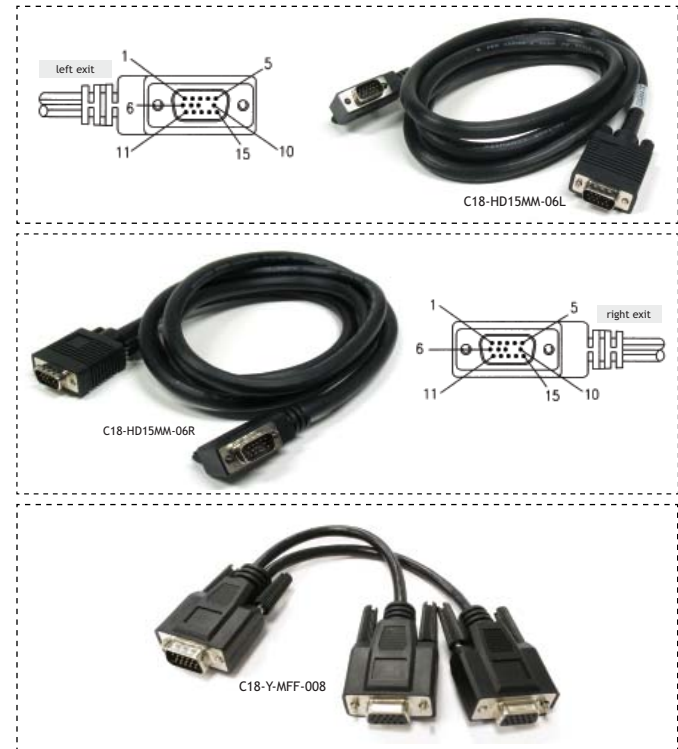

ENHANCED VGA MONITOR CABLE

- Extends cable range to up to 100 feet.
- 3 mini coaxial conductors, 2 pairs of individual shielded conductors under one jacket - extends signal integrity.

ORDER CODE	DESCRIPTION	1-24	25-49	50+
C18-HD15MM-03	Male/Male, 3 feet	\$4.58	4.37	4.06
C18-HD15MM-06	Male/Male, 6 feet	6.69	6.38	5.93
C18-HD15MM-10	Male/Male, 10 feet	9.68	9.24	8.58
C18-HD15MM-15	Male/Male, 15 feet	13.20	12.60	11.70
C18-HD15MM-25	Male/Male, 25 feet	20.24	19.32	17.94
C18-HD15MM-50	Male/Male, 50 feet	36.96	35.28	32.76
C18-HD15MM-75	Male/Male, 75 feet	54.56	52.08	48.36
C18-HD15MM-100	Male/Male, 100 feet	70.40	67.20	62.40
C18-HD15MF-03	Male/Female, 3 feet	4.58	4.37	4.06
C18-HD15MF-06	Male/Female, 6 feet	6.69	6.38	5.93
C18-HD15MF-10	Male/Female, 10 feet	9.68	9.24	8.58
C18-HD15MF-15	Male/Female, 15 feet	13.20	12.60	11.70
C18-HD15MF-25	Male/Female, 25 feet	20.24	19.32	17.94
C18-HD15MF-50	Male/Female, 50 feet	36.96	35.28	32.76
C18-HD15MF-75	Male/Female, 75 feet	54.56	52.08	48.36
C18-HD15MF-100	Male/Female, 100 feet	70.40	67.20	62.40

VIDEO Y CABLE & ANGLE SVGA CABLE

- SVGA cables : 90° male, left or right exit, to 180° male.
- Video Y cable : Splitter cable, HD15 male to 2 x HD15 female, 8 inches.

ORDER CODE	DESCRIPTION	1-24	25-49	50+
C18-HD15MM-06L	SVGA Cable, Left Exit, 6 feet	\$12.76	12.18	11.31
C18-HD15MM-10L	SVGA Cable, Left Exit, 10 feet	17.60	16.80	15.60
C18-HD15MM-06R	SVGA Cable, Right Exit, 6 feet	12.76	12.18	11.31
C18-HD15MM-10R	SVGA Cable, Right Exit, 10 feet	17.60	16.80	15.60
C18-Y-MFF-008	VGA Y Splitter Cable, 8 inches	4.05	3.86	3.59