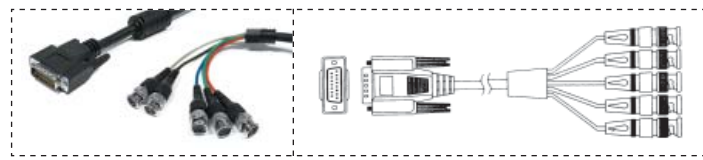

DB-15 TO 5 BNC CABLE (FOR MAC)

ORDER CODE	DESCRIPTION	1-24	25-49	50+
E07-D15M-5BNCM-6	DB-15 Male to 5 BNC Male, 6 feet	$19.36	18.48	17.16