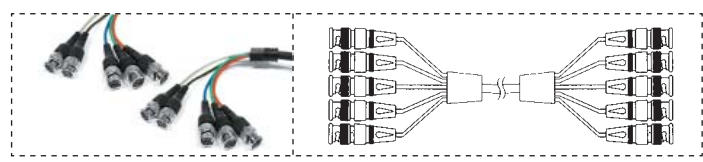

VIDEO Y CABLE & ANGLE SVGA CABLE

- SVGA cables : 90° male, left or right exit, to 180° male.
- Video Y cable : Splitter cable, HD15 male to 2 x HD15 female, 8 inches.

ORDER CODE	DESCRIPTION	1-24	25-49	50+
C18-HD15MM-06L	SVGA Cable, Left Exit, 6 feet	\$12.76	12.18	11.31
C18-HD15MM-10L	SVGA Cable, Left Exit, 10 feet	17.60	16.80	15.60
C18-HD15MM-06R	SVGA Cable, Right Exit, 6 feet	12.76	12.18	11.31
C18-HD15MM-10R	SVGA Cable, Right Exit, 10 feet	17.60	16.80	15.60
C18-Y-MFF-008	VGA Y Splitter Cable, 8 inches	4.05	3.86	3.59

HIGH DENSITY DB-15 VGA TO 5 BNC CABLE

ORDER CODE	DESCRIPTION	1-24	25-49	50+
E05-HD15M-5BNCM-1	HD DB-15 Male to 5 Male BNC, 1 foot	\$14.08	13.44	12.48
E05-HD15M-5BNCF-1	HD DB-15 Male to 5 Female BNC, 1 foot	14.08	13.44	12.48
E05-HD15F-5BNCM-1	HD DB-15 Female to 5 Male BNC, 1 foot	14.08	13.44	12.48
E05-HD15F-5BNCF-1	HD DB-15 Female to 5 Female BNC, 1 foot	14.08	13.44	12.48
E06-HD15M-5BNCM-6	HD DB-15 Male to 5 Male BNC, 6 feet with Ferric Cord	15.84	15.12	14.04
E06-HD15M-5BNCM-10	HD DB-15 Male to 5 Male BNC, 10 feet with Ferric Cord	21.12	20.16	18.72

DB-15 TO 5 BNC CABLE (FOR MAC)

ORDER CODE	DESCRIPTION	1-24	25-49	50+
E07-D15M-5BNCM-6	DB-15 Male to 5 BNC Male, 6 feet	\$19.36	18.48	17.16

4 TO 4, OR 5 TO 5 BNC MALE CABLE

ORDER CODE	DESCRIPTION	1-24	25-49	50+
E07-4BNCM-4BNCM-06	4 BNC Male to 4 BNC Male, 6 feet	\$24.64	23.52	21.84
E07-4BNCM-4BNCM-10	4 BNC Male to 4 BNC Male, 10 feet	28.16	26.88	24.96
E07-4BNCM-4BNCM-25	4 BNC Male to 4 BNC Male, 25 feet	45.76	43.68	40.56
E07-5BNCM-5BNCM-06	5 BNC Male to 5 BNC Male, 6 feet	28.16	26.88	24.96
E07-5BNCM-5BNCM-10	5 BNC Male to 5 BNC Male, 10 feet	31.68	30.24	28.08
E07-5BNCM-5BNCM-25	5 BNC Male to 5 BNC Male, 25 feet	51.04	48.72	45.24