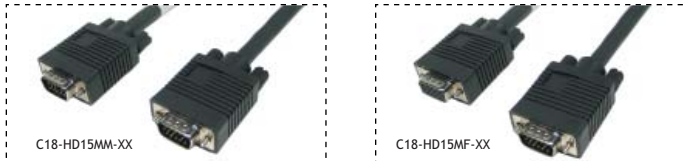

CMP PLENUM SVGA CABLE

- 28 AWG, spiral shielded coax, 75 Ohm UL1354, aluminum foil and braid shielded with drain wire.
- HD D-sub 15-pin Male, solder type, gold/silver flash contacts and thumb screws molded.
- Hoods molded black, CMP PVC.

ORDER CODE	DESCRIPTION	PRICE
C18P-HD15MM-50	CMP Plenum HD15 Male to Male, 50 feet	PLEASE CALL FOR PRICE
C18P-HD15MM-75	CMP Plenum HD15 Male to Male, 75 feet	
C18P-HD15MM-100	CMP Plenum HD15 Male to Male, 100 feet	
C18P-HD15MM,MF,FF-XX	CMP Plenum HD15 Male/Female, Custom Length	

ENHANCED VGA MONITOR CABLE

- Extends cable range to up to 100 feet.
- 3 mini coaxial conductors, 2 pairs of individual shielded conductors under one jacket - extends signal integrity.

ORDER CODE	DESCRIPTION	1-24	25-49	50+
C18-HD15MM-03	Male/Male, 3 feet	\$4.58	4.37	4.06
C18-HD15MM-06	Male/Male, 6 feet	6.69	6.38	5.93
C18-HD15MM-10	Male/Male, 10 feet	9.68	9.24	8.58
C18-HD15MM-15	Male/Male, 15 feet	13.20	12.60	11.70
C18-HD15MM-25	Male/Male, 25 feet	20.24	19.32	17.94
C18-HD15MM-50	Male/Male, 50 feet	36.96	35.28	32.76
C18-HD15MM-75	Male/Male, 75 feet	54.56	52.08	48.36
C18-HD15MM-100	Male/Male, 100 feet	70.40	67.20	62.40
C18-HD15MF-03	Male/Female, 3 feet	4.58	4.37	4.06
C18-HD15MF-06	Male/Female, 6 feet	6.69	6.38	5.93
C18-HD15MF-10	Male/Female, 10 feet	9.68	9.24	8.58
C18-HD15MF-15	Male/Female, 15 feet	13.20	12.60	11.70
C18-HD15MF-25	Male/Female, 25 feet	20.24	19.32	17.94
C18-HD15MF-50	Male/Female, 50 feet	36.96	35.28	32.76
C18-HD15MF-75	Male/Female, 75 feet	54.56	52.08	48.36
C18-HD15MF-100	Male/Female, 100 feet	70.40	67.20	62.40