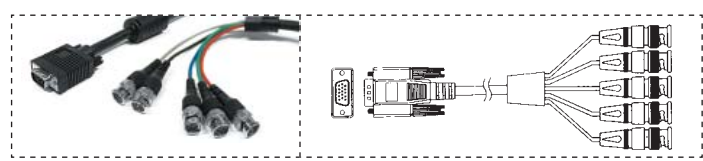

HIGH DENSITY DB-15 VGA TO 5 BNC CABLE

ORDER CODE	DESCRIPTION	1-24	25-49	50+
E05-HD15M-5BNCM-1	HD DB-15 Male to 5 Male BNC, 1 foot	$14.08	13.44	12.48
E05-HD15M-5BNCF-1	HD DB-15 Male to 5 Female BNC, 1 foot	14.08	13.44	12.48
E05-HD15F-5BNCM-1	HD DB-15 Female to 5 Male BNC, 1 foot	14.08	13.44	12.48
E05-HD15F-5BNCF-1	HD DB-15 Female to 5 Female BNC, 1 foot	14.08	13.44	12.48
E06-HD15M-5BNCM-6	HD DB-15 Male to 5 Male BNC, 6 feet with Ferric Cord	15.84	15.12	14.04
E06-HD15M-5BNCM-10	HD DB-15 Male to 5 Male BNC, 10 feet with Ferric Cord	21.12	20.16	18.72