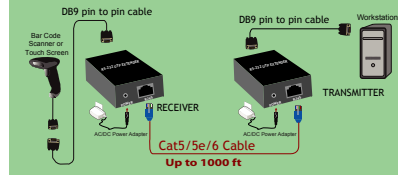

## RS-232 UTP EXTENDER OVER ONE CAT5e/6 CABLE

Extends RS-232 signal using ONE UTP cable, distance up to 1000 feet, units are bi-directional, works with scanner and touch screen control.

### RS-232 UTP EXTENDER SET (R08-EXT-C5E)

INCLUDED IN THE SET: (2) power adapter