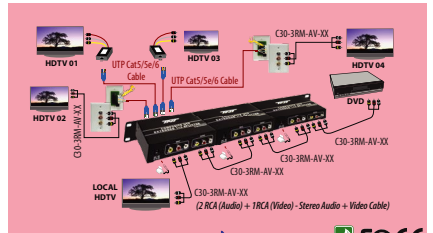

# COMPONENT/COMPOSITE VIDEO, STEREO AUDIO UTP EXTENDED 1x4 SPLITTER

12 COMPONENT/COMPOSITE VIDEO, KVM, RS232, AUDIO VIDEO CABLES

## COMPOSITE VIDEO (YELLOW) + STEREO AUDIO (WHITE, RED) 1x4 UTP SPLITTER (R03-SPL-C5E-RWY-104B)

Cascadable up to 3 splitters using RWY cables, connects a total of 12 remote displays and 1 local display  
RESOLUTION: 480p up to 500 feet

## COMPONENT VIDEO (RED, GREEN, BLUE) + STEREO AUDIO (WHITE, RED) 1x4 UTP SPLITTER (R03-SPL-C5E-5RCA-104B)

Cascadable up to 3 splitters using 5RCA cables, connects a total of 12 remote displays and 1 local display  
RESOLUTION: 480p up to 500 feet, 720p up to 400 feet, 1080i up to 350 feet, 1080/24p up to 300 feet, 1080/60p up to 300 feet

### SPLITTER TRANSMITTER (Please order Receiver for the Splitter/Transmitter to work)

PART NUMBER	DESCRIPTION	1-4	5-9	10+
R03-SPL-C5E-RWY-104B	Composite Video + Stereo Audio 1x4 UTP Splitter, Cascadable	\$65.60	63.55	61.50
R03-SPL-C5E-5RCA-104B	Component Video + Stereo Audio 1x4 UTP Splitter, Cascadable	92.80	89.90	87.00
R02-SPL-PANEL	1U 19" Rack Mountable Panel, fits up to 3 splitters	30.40	29.45	28.50